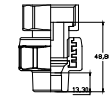

Преход със заварена месингова вложка

16x1/2" 16x3/4" 20x1/2" 20x3/4" 20x1"

25x3/4" 25x1" 32x1" 32x5/4" 40x6/4"

DN	D mm	I mm	J mm
16x1/2"	16.0	31.0	44.0
16x3/4"	16.0	33.5	49.0
20x1/2"	20.0	32.0	45.0
20x3/4"	20.0	40.0	60.0
20x1"	20.0	42.0	58.0
25x3/4"	25.0	40.5	53.5
25x1"	25.0	42.0	57.0
32x1"	32.0	45.0	60.0
32x5/4"	32.0	45.5	63.0
40x6/4"	40.0	63.0	84.0