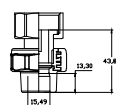

Преход със заварена месингова вложка

16x1/2" 16x3/4" 20x1/2" 20x3/4" 20x1"

25x3/4" 25x1" 32x1" 32x5/4" 40x6/4"

DN	D mm	I mm	J mm
16x1/2"	16.0	31.0	44.0
16x3/4"	16.0	33.5	49.0
20x1/2"	20.0	32.0	45.0
20x3/4"	20.0	40.0	60.0
20x1"	20.0	42.0	58.0
25x3/4"	25.0	40.5	53.5
25x1"	25.0	42.0	57.0
32x1"	32.0	45.0	60.0
32x5/4"	32.0	45.5	63.0
40x6/4"	40.0	63.0	84.0