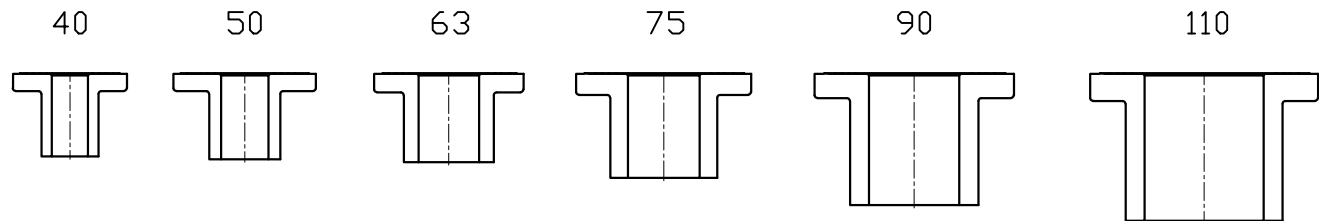

# Фланшов адаптор

DN	D mm	L mm	D1 mm	s mm
40	40.0	58.0	80.0	12.5
50	50.0	60.0	90.0	12.5
63	63.0	62.0	105.0	13.5
75	75.0	73.0	123.0	14.7
90	90.0	92.0	140.0	17.0
110	110.0	103.0	160.0	19.0

**PIPELIFE** 

[www.pipelife.bg](http://www.pipelife.bg)