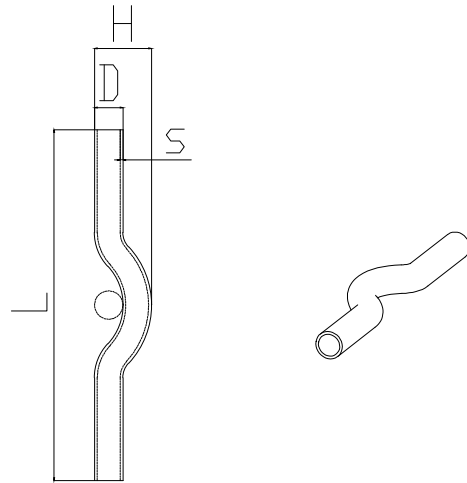

# Прехвърляне

20

25

32

40

DN	D mm	L mm	H mm
20	20.0	400.0	45.0
25	25.0	400.0	50.0
32	32.0	400.0	70.0
40	40.0	450.0	80.0

**PIPELIFE**

[www.pipelife.bg](http://www.pipelife.bg)