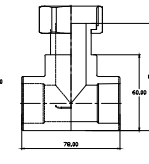

# T-разклонение с холендрова връзка

20x1/2"

20x3/4"

20x1"

25x3/4"

25x1"

32x3/4"

32x1"

32x1"

DN	D mm	J mm	K mm
20x1/2"	20.0	64.0	55.0
20x3/4"	20.0	62.0	52.0
20x1"	20.0	67.0	65.0
25x3/4"	25.0	73.0	60.0
25x1"	25.0	69.0	59.0
32x3/4"	32.0	77.0	59.0
32x1"	32.0	77.0	70.0
32x5/4"	32.0	85.0	78.0