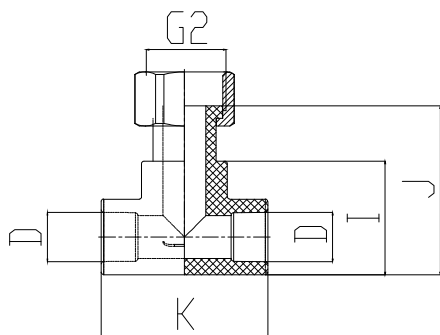

# T-разклонение с холендрова връзка

20x1/2"

20x3/4"

20x1"

25x3/4"

25x1"

32x3/4"

32x1"

32x1"

DN	D mm	J mm	K mm
20x1/2"	20.0	64.0	55.0
20x3/4"	20.0	62.0	52.0
20x1"	20.0	67.0	65.0
25x3/4"	25.0	73.0	60.0
25x1"	25.0	69.0	59.0
32x3/4"	32.0	77.0	59.0
32x1"	32.0	77.0	70.0
32x5/4"	32.0	85.0	78.0