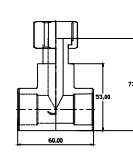

# T-разклонение с холендрова връзка

20x1/2"

20x3/4"

20x1"

25x3/4"

25x1"

32x3/4"

32x1"

32x1"

DN	D mm	J mm	K mm
20x1/2"	20.0	64.0	55.0
20x3/4"	20.0	62.0	52.0
20x1"	20.0	67.0	65.0
25x3/4"	25.0	73.0	60.0
25x1"	25.0	69.0	59.0
32x3/4"	32.0	77.0	59.0
32x1"	32.0	77.0	70.0
32x5/4"	32.0	85.0	78.0