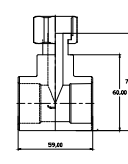

# T-разклонение с холендрова връзка

20x1/2"

20x3/4"

20x1"

25x3/4"

25x1"

32x3/4"

32x1"

32x1"

DN	D mm	J mm	K mm
20x1/2"	20.0	64.0	55.0
20x3/4"	20.0	62.0	52.0
20x1"	20.0	67.0	65.0
25x3/4"	25.0	73.0	60.0
25x1"	25.0	69.0	59.0
32x3/4"	32.0	77.0	59.0
32x1"	32.0	77.0	70.0
32x5/4"	32.0	85.0	78.0