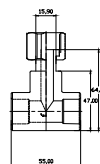

# T-разклонение с холендрова връзка

20x1/2"

20x3/4"

20x1"

25x3/4"

25x1"

32x3/4"

32x1"

32x1"

DN	D mm	J mm	K mm
20x1/2"	20.0	64.0	55.0
20x3/4"	20.0	62.0	52.0
20x1"	20.0	67.0	65.0
25x3/4"	25.0	73.0	60.0
25x1"	25.0	69.0	59.0
32x3/4"	32.0	77.0	59.0
32x1"	32.0	77.0	70.0
32x5/4"	32.0	85.0	78.0