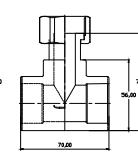

# T-разклонение с холендрова връзка

20x1/2"

20x3/4"

20x1"

25x3/4"

25x1"

32x3/4"

32x1"

32x1"

DN	D mm	J mm	K mm
20x1/2"	20.0	64.0	55.0
20x3/4"	20.0	62.0	52.0
20x1"	20.0	67.0	65.0
25x3/4"	25.0	73.0	60.0
25x1"	25.0	69.0	59.0
32x3/4"	32.0	77.0	59.0
32x1"	32.0	77.0	70.0
32x5/4"	32.0	85.0	78.0