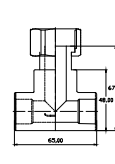

# T-разклонение с холендрова връзка

20x1/2"

20x3/4"

20x1"

25x3/4"

25x1"

32x3/4"

32x1"

32x1"

DN	D mm	J mm	K mm
20x1/2"	20.0	64.0	55.0
20x3/4"	20.0	62.0	52.0
20x1"	20.0	67.0	65.0
25x3/4"	25.0	73.0	60.0
25x1"	25.0	69.0	59.0
32x3/4"	32.0	77.0	59.0
32x1"	32.0	77.0	70.0
32x5/4"	32.0	85.0	78.0