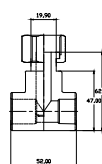

# T-разклонение с холендрова връзка

20x1/2"

20x3/4"

20x1"

25x3/4"

25x1"

32x3/4"

32x1"

32x1"

DN	D mm	J mm	K mm
20x1/2"	20.0	64.0	55.0
20x3/4"	20.0	62.0	52.0
20x1"	20.0	67.0	65.0
25x3/4"	25.0	73.0	60.0
25x1"	25.0	69.0	59.0
32x3/4"	32.0	77.0	59.0
32x1"	32.0	77.0	70.0
32x5/4"	32.0	85.0	78.0