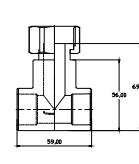

# T-разклонение с холендрова връзка

20x1/2"

20x3/4"

20x1"

25x3/4"

25x1"

32x3/4"

32x1"

32x1"

DN	D mm	J mm	K mm
20x1/2"	20.0	64.0	55.0
20x3/4"	20.0	62.0	52.0
20x1"	20.0	67.0	65.0
25x3/4"	25.0	73.0	60.0
25x1"	25.0	69.0	59.0
32x3/4"	32.0	77.0	59.0
32x1"	32.0	77.0	70.0
32x5/4"	32.0	85.0	78.0