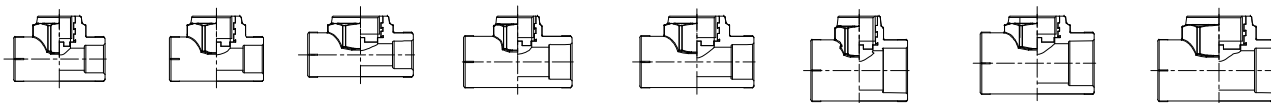

# T-преход с вътрешна резба

20x3/8" 20x1/2" 20x3/4" 25x1/2" 25x3/4" 32x1/2" 32x3/4" 32x1"

DN	d1 mm	Z1 mm	B mm	L mm
20x3/8"	19.5	14.5	30.0	64.5
20x1/2"	19.5	14.5	30.0	66.0
20x3/4"	19.5	14.5	32.0	74.0
25x1/2"	24.5	16.0	32.5	76.0
25x3/4"	24.5	16.0	35.0	81.0
32x1/2"	31.5	18.1	38.0	68.0
32x3/4"	31.5	18.1	33.0	80.0
32x1"	31.5	18.1	38.0	86.0