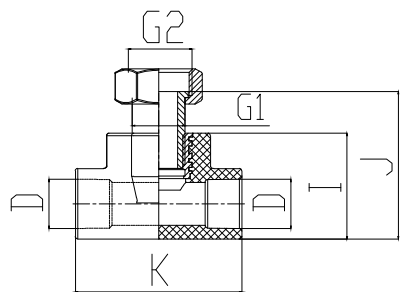

Т-разклонение с навита месингова холендрова връзка

20x1/2"

20x3/4"

20x1"

25x3/4"

25x1"

32x3/4"

32x1"

32x1"

DN	D mm	J mm	K mm
20x1/2"	20.0	60.0	65.0
20x3/4"	20.0	61.0	66.0
20x1"	20.0	67.0	74.0
25x3/4"	25.0	66.0	75.0
25x1"	25.0	69.0	80.0
32x3/4"	32.0	73.0	68.0
32x1"	32.0	71.0	79.0
32x5/4"	32.0	78.0	85.0